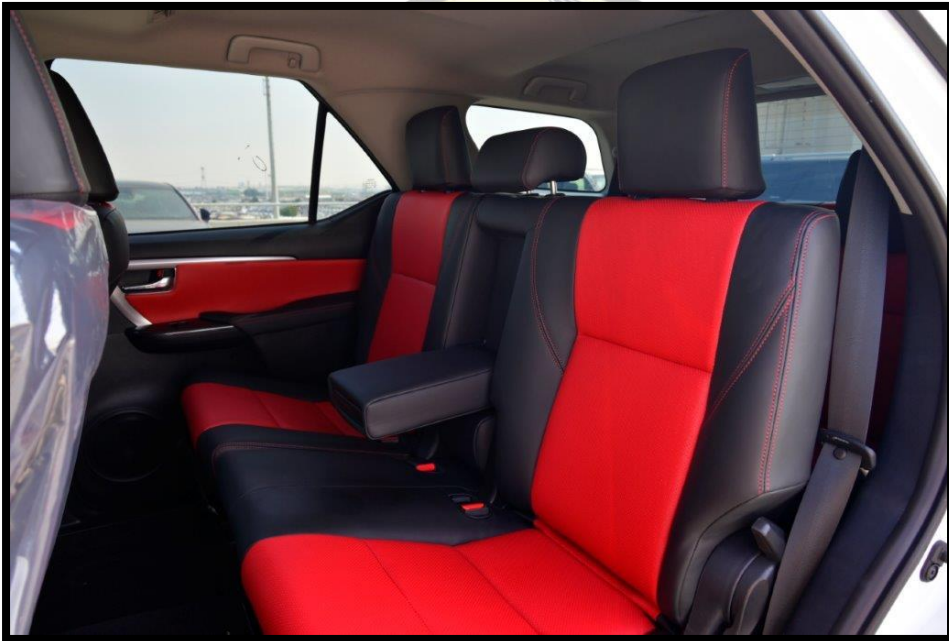

SAHARA MOTORS FZE
+971561144253, +971544400938

YOUR DREAM CAR STORE
www.saharamotorsfze.com

Showroom 19, DAZ (DUCAMZ), Ras Al Khor - Dubai - United Arab Emirates
 info@saharamotorsfze.com
 +971561144253, +971544400938